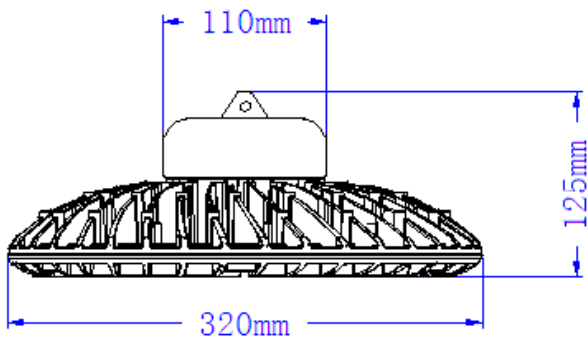

1. Advantages

- *Design with patent, high quality aluminum processing technology , special surface treatment.
- *High Lumen Philips chip, high performance Meanwell driver, Patented design
- Energy savings, no Pb and Hg radiations, emits low heat
- Easy installation and maintenance, dust prevention, longer lifetime with high lumen maintenance
- International operating voltage AC90-295V, PFC power

2. Pictures and Dimensions

A highbay light which can turn your project from good to perfect!