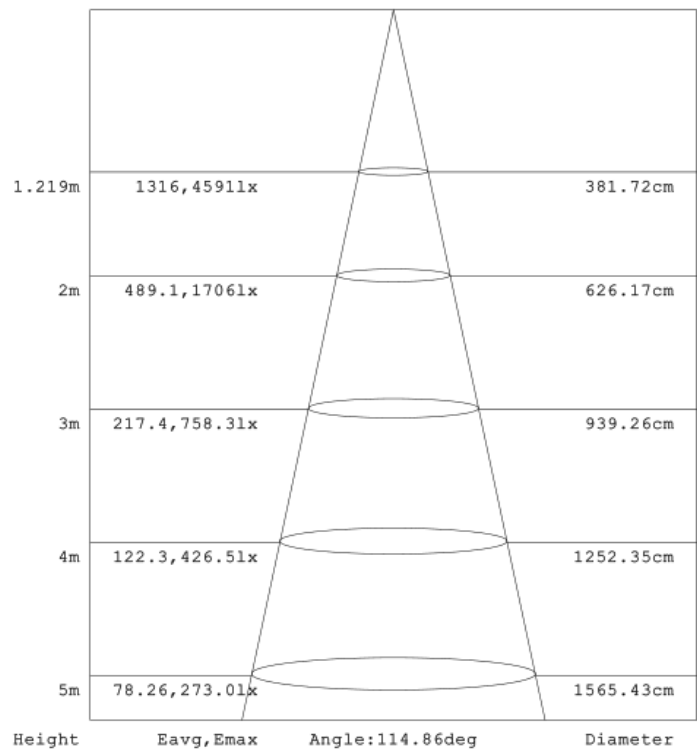

A highbay light which can turn your project from good to perfect!