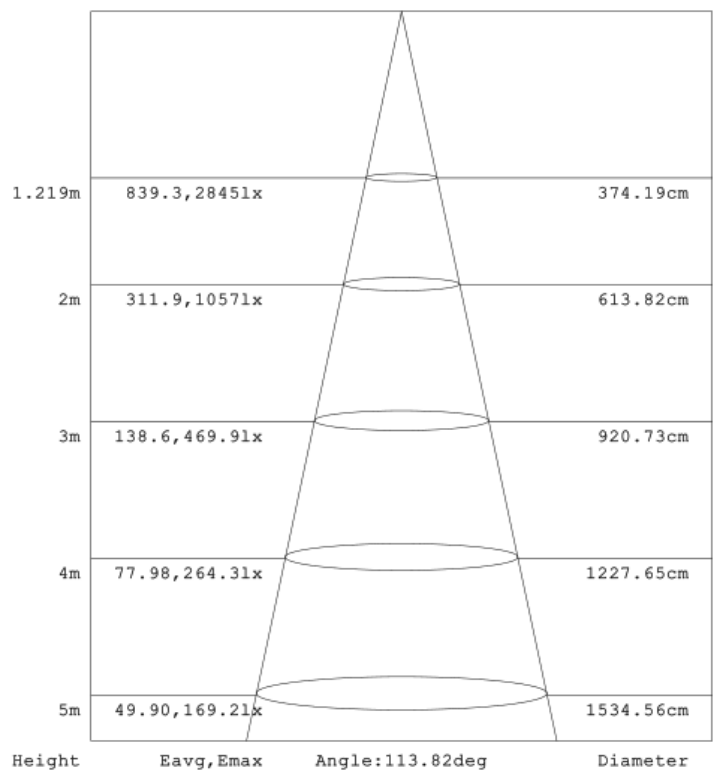

3. Photometric Distribution

A highbay light which can turn your project from good to perfect!