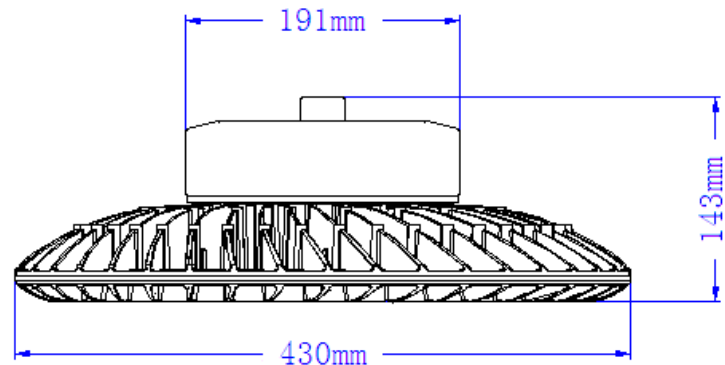

1. Advantages

- *Design with patent, high quality aluminum processing technology , special surface treatment.
- *High Lumen Philips chip, high performance Meanwell driver, Patented design
- Energy savings, no Pb and Hg radiations, emits low heat
- Easy installation and maintenance, dust prevention, longer lifetime with high lumen maintenance
- International operating voltage AC90-295V, PFC power

2. Pictures and Dimensions

A highbay light which can turn your project from good to perfect!