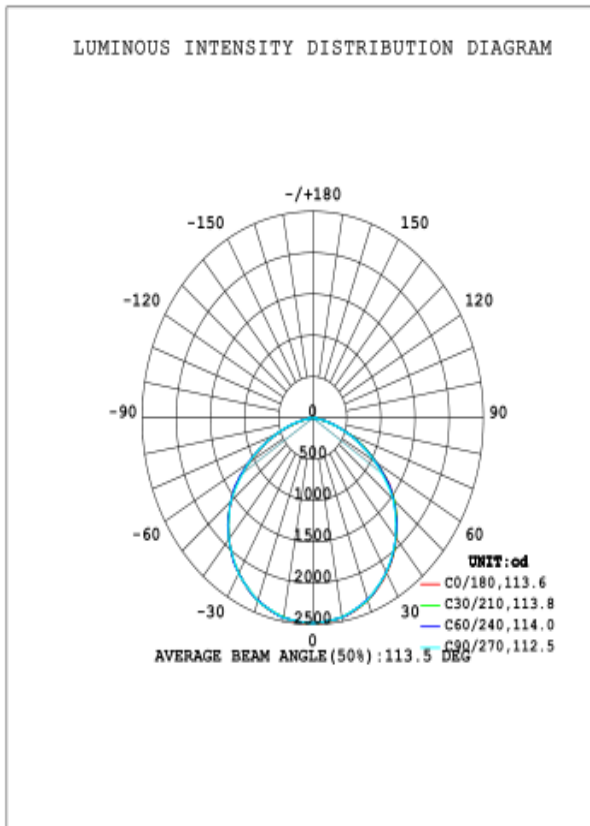

3. Photometric Distribution

A highbay light which can turn your project from good to perfect!