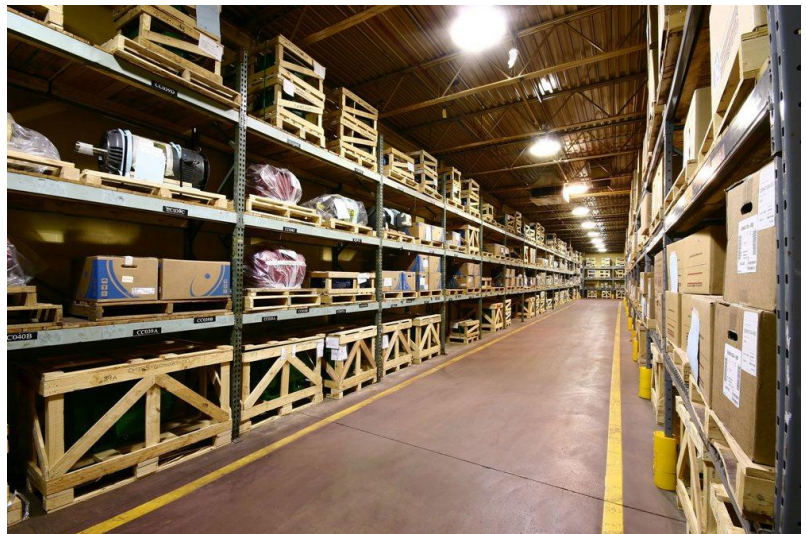

7. Packaging Info

	60W	90W/120W	150W	200W/250W
Lamp packing size(W ,L,H) /1pc	37*37*21.5 cm	37*37*21.5 cm	48*48*21.5 cm	48*48*21.5 cm
Lamp body net weight	3.7 KG	4.4 KG	6.8 KG	7.8 KG
Lamp body gross weight	4.6 KG	5.4 KG	8.3 KG	9.3 KG

A highbay light which can turn your project from good to perfect!