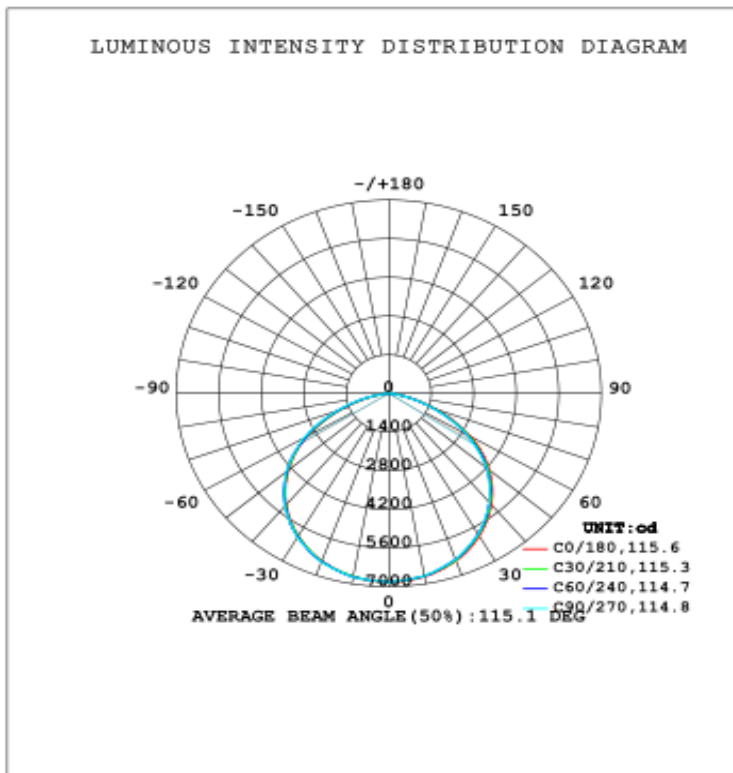

A highbay light which can turn your project from good to perfect!