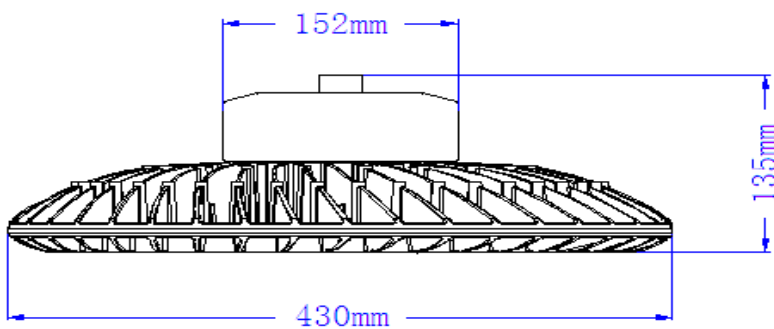

1. Advantages

- *Design with patent, high quality aluminum processing technology , special surface treatment.
- *High Lumen Philips chip, high performance Meanwell driver, Patented design
- Energy savings, no Pb and Hg radiations, emits low heat
- Easy installation and maintenance, dust prevention, longer lifetime with high lumen maintenance
- International operating voltage AC90-295V, PFC power

2. Pictures and Dimensions

A highbay light which can turn your project from good to perfect!