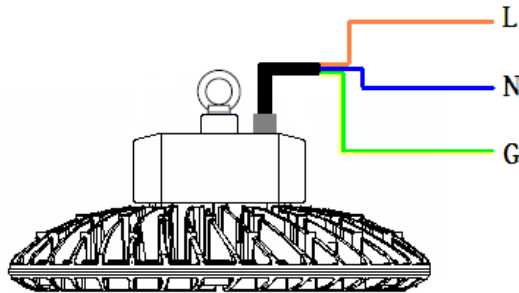

6. Installation process

1. install the lifting eyebolt, then locking to ensure strong.

2. Put the high bay light hanging on the ceiling hook.

3. For safety, make sure the power cables are connected by electricians.