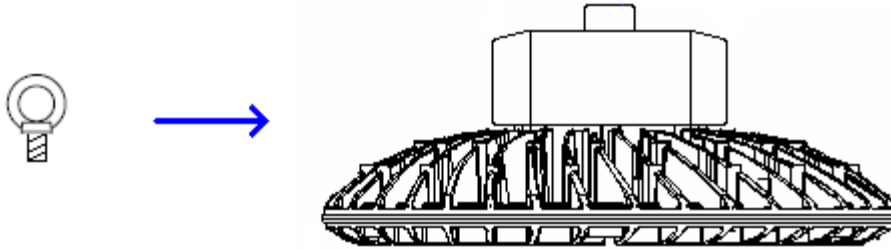

6. Installation process

1. install the lifting eyebolt, then locking to ensure strong.

2. Put the high bay light hanging on the ceiling hook.

3. For safety, make sure the power cables are connected by electricians.