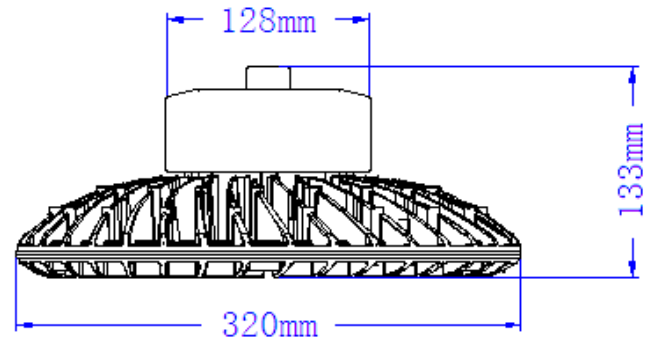

1. Advantages

- *Design with patent, high quality aluminum processing technology , special surface treatment.
- *High Lumen Philips chip, high performance Meanwell driver, Patented design
- Energy savings, no Pb and Hg radiations, emits low heat
- Easy installation and maintenance, dust prevention, longer lifetime with high lumen maintenance
- International operating voltage AC90-295V, PFC power

2. Pictures and Dimensions

A highbay light which can turn your project from good to perfect!