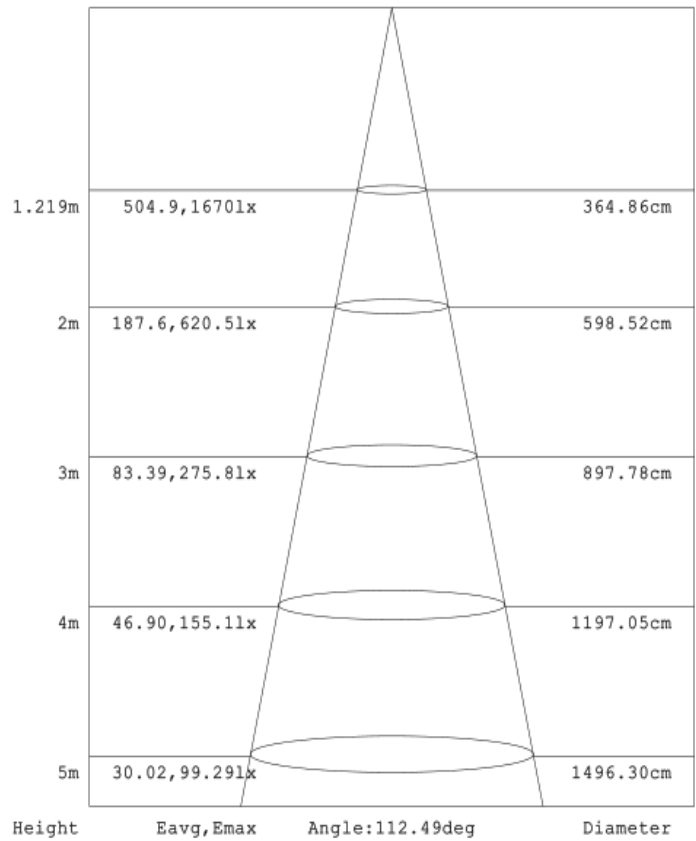

3. Photometric Distribution

A highbay light which can turn your project from good to perfect!