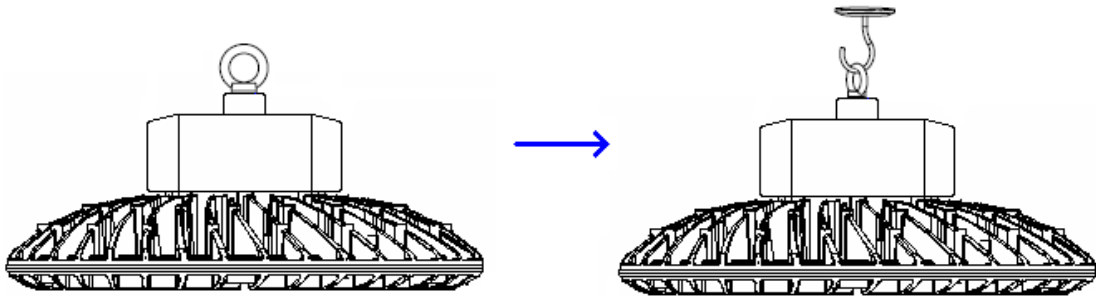

2. Pictures and Dimensions

A highbay light which can turn your project from good to perfect!

3. Photometric Distribution

A highbay light which can turn your project from good to perfect!

A highbay light which can turn your project from good to perfect!

6. Installation process

1. install the lifting eyebolt, then locking to ensure strong.

2. Put the high bay light hanging on the ceiling hook.

3. For safety, make sure the power cables are connected by electricians.