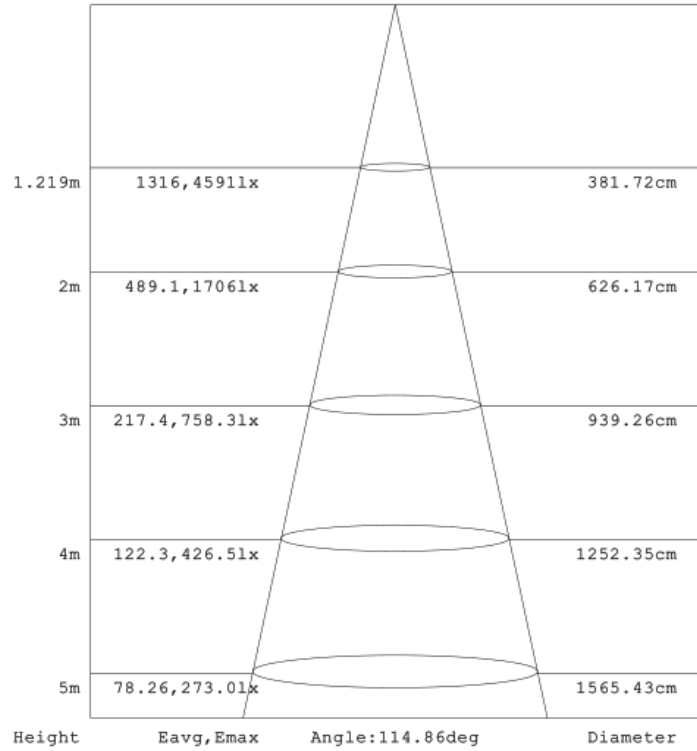

A highbay light which can turn your project from good to perfect!