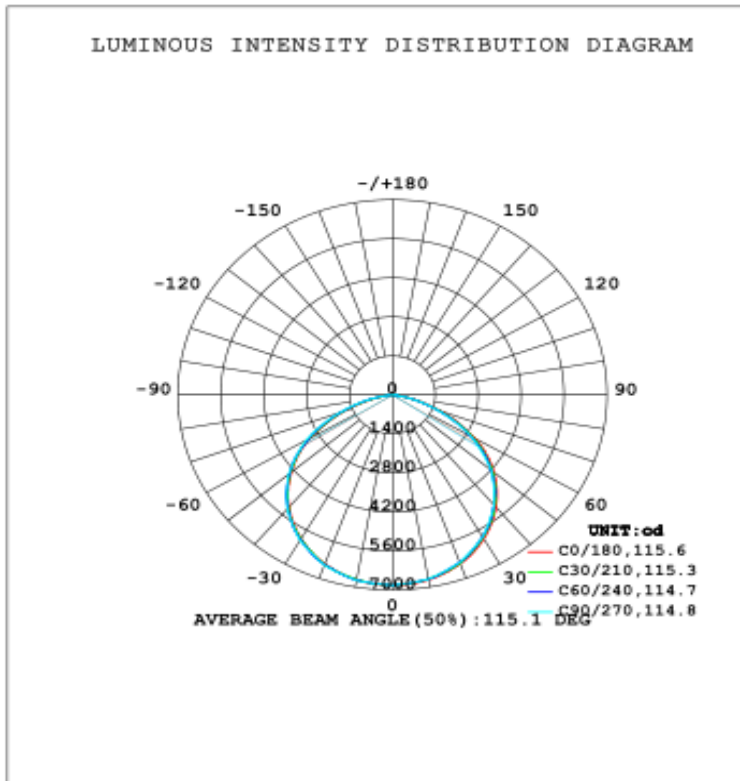

A highbay light which can turn your project from good to perfect!