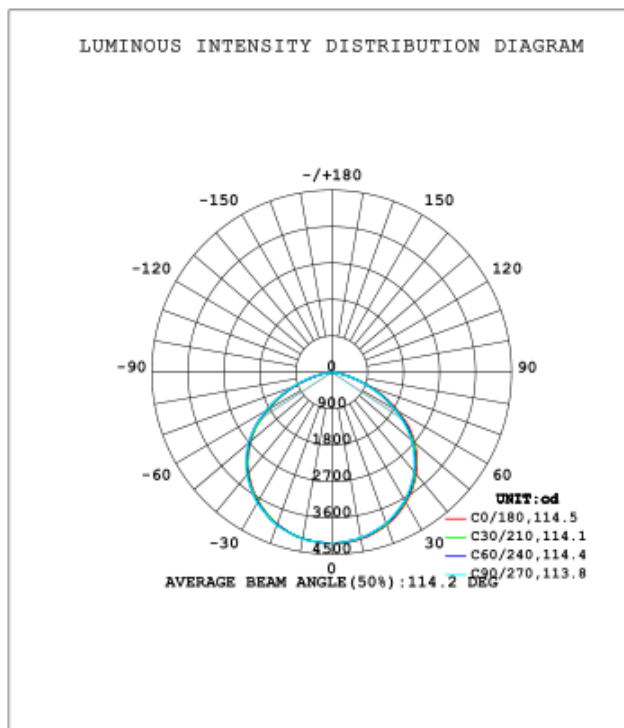

3. Photometric Distribution

A highbay light which can turn your project from good to perfect!